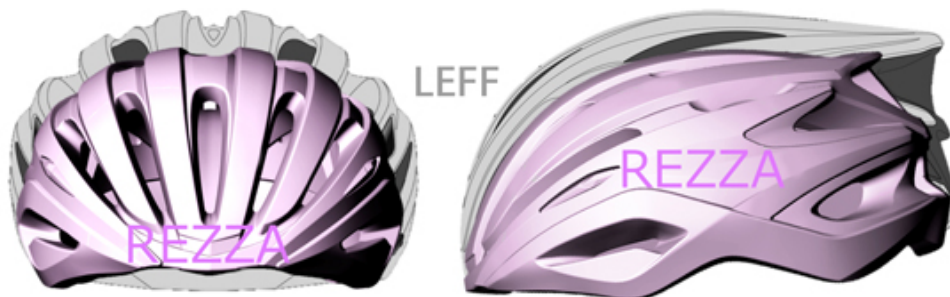

[New Release] New Model! REZZA

Release date: 2017 Apr.14

Slim, Compact, and Its Aerodynamics Went Beyond its Grade!

Practical Model for Multiple Usage

*Comparison with the popular model Leff

XF-6 アジャスター
XF-6 Adjuster

Color variation (from left to right)

Pearl White, Black, Matte Black

G-1 Matte Silver, G-1 Matte Blue, G-1 Matte Red

■ REZZA

Color : Pearl White, Black, Matte Black, G-1 Matte Silver, G-1 Matte Blue, G-1 Matte Red